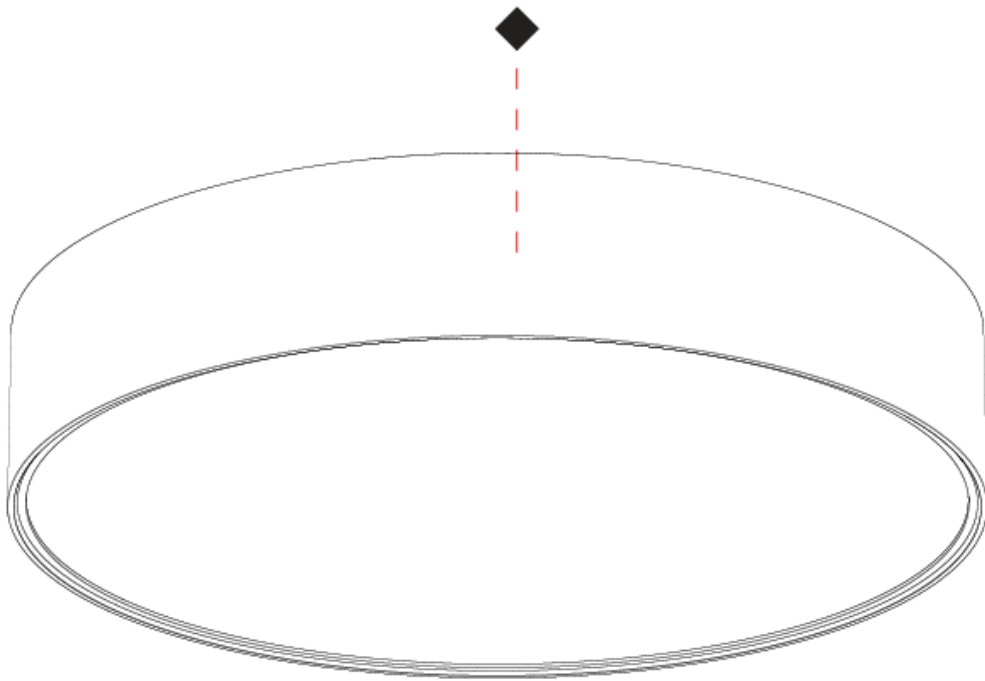

A3D405-

PROJECT

TYPE

SPECIFIER

QUANTITY

DATE